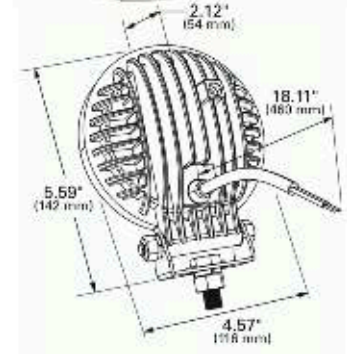

**BZ331-5**

**BZ211-5**

**BZ141-5**

**Rain or shine...day or night...Grote's affordable new LED lamps are designed to work when you need them. No excuses.**

- The rugged, durable construction and LED power of BriteZone lamps far outshine halogen to get the job done without breaking the bank.
- Boating. Mowing. Off-roading. For working or playing until long after the sun goes down, you need a lamp that's as tough and tireless as you are.
- Grote's BriteZone family has an LED lamp for any application - even tow trucks, garbage trucks, and forklifts.
- Value-priced to meet your budget.

**MATERIALS**

LENS: Polycarbonate

HOUSING: Die-Cast Aluminum

BRACKET: Stainless Steel

Part #	Description	Pattern	Power Consumption	Raw Lumens	Volts	Price
<b>BZ141-5</b>	SMALL ROUND WORK LAMP	FLOOD	18 WATTS	1750	10-30 VOLTS	<b>\$19.98</b>
<b>BZ211-5</b>	SQUARE WORK LAMP	FLOOD	12 WATTS	1100	10-30 VOLTS	<b>\$14.99</b>
<b>BZ331-5</b>	SMALL RECTANGULAR WORK LAMP	FLOOD	9 WATTS	880	10-30 VOLTS	<b>\$14.99</b>