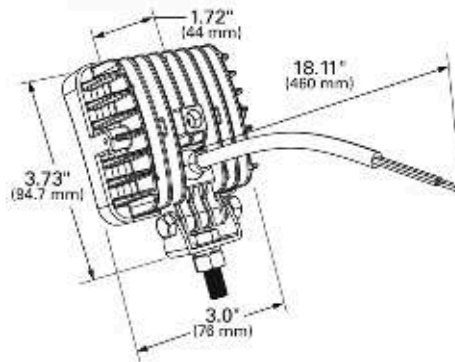

BZ211-5

Rain or shine...day or night...Grote's affordable new LED lamps are designed to work when you need them. No excuses.

- The rugged, durable construction and LED power of BriteZone lamps far outshine halogen to get the job done without breaking the bank.
- Boating. Mowing. Off-roading. For working or playing until long after the sun goes down, you need a lamp that's as tough and tireless as you are.
- Grote's BriteZone family has an LED lamp for any application - even tow trucks, garbage trucks, and forklifts.
- Value-priced to meet your budget.

MATERIALS

LENS: Polycarbonate

HOUSING: Die-Cast Aluminum

BRACKET: Stainless Steel

Part #	Description	Pattern	Power Consumption	Raw Lumens	Volts	Price
BZ141-5	SMALL ROUND WORK LAMP	FLOOD	18 WATTS	1750	10-30 VOLTS	$19.98
BZ211-5	SQUARE WORK LAMP	FLOOD	12 WATTS	1100	10-30 VOLTS	$14.99
BZ331-5	SMALL RECTANGULAR WORK LAMP	FLOOD	9 WATTS	880	10-30 VOLTS	$14.99