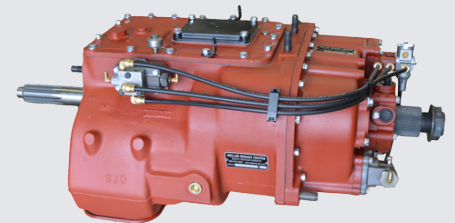

WELLER TRUCK PARTS EXPERT

Specializing in Heavy-Duty Truck Parts, Reman Parts, and Remanufactured Transmissions, Differentials, & Steering Gears.

DIFFERENTIALS

Spicer, Clark, FWD, GMC, International, Industrial/Off-Road, Mack/PAI, Dana/Eaton, Terex, Freightliner/Alliance, Meritor/Rockwell, Volvo.

ALLISON TRANSMISSIONS

On Highway and Off-Road transmissions and components. New and remanufactured, our rebuilds are done by the finest technicians in the World.

TRANSMISSIONS & CASES

Eaton/Fuller, Borg Warner, New Process, Clark, IHC, TTC, Spicer, Isuzu, GMC, Noster, ZF, Meritor, A complete line of Auxiliaries and Transfer Cases.

STEERING GEAR BOXES & PUMPS

Safety on the road should always be top of mind - so never drive with faulty or damaged steering gear. All steering gears and pumps remanufactured using OEM parts. All units are tested on a state-of-the-art XLT3 Road Simulator. We offer products from TRW-Ross, Saginaw, Sheppard, Vickers Pumps, ZF, Eaton and LUK. Upgraded steering gear lets you take the road with total confidence.