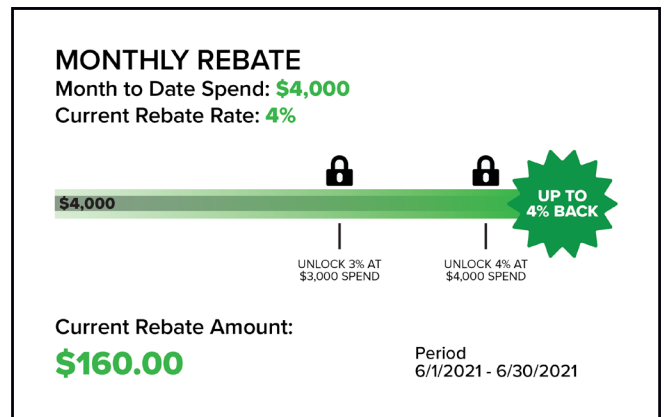

ORDER ONLINE FOR A CHANCE TO WIN A \$100 GIFT CARD

ORDER ONLINE TO EARN A MONTHLY REBATE

Rebate is based off monthly e-commerce spend.

- 2% - \$1 - \$2,999
- 3% - \$3,000 - \$3,999
- 4% - \$4k+

ACTIVATE YOUR ACCOUNT TODAY!